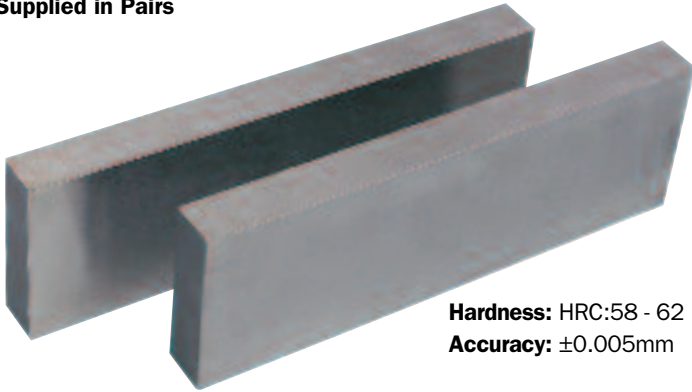

Hardened and ground steel parallels for workshop use. Supplied in pairs for packing or levelling components prior to machining in tool rooms or machine shops.

Supplied in Pairs

**Hardness:** HRC:58 - 62  
**Accuracy:** ±0.005mm

Dimensions Length x Width x Height	Order Code <b>OXD-372</b>	Price/Pair <b>TB</b>
8 x 15 x 100mm	-4080K	875.00
10 x 4 x 160mm	-3700K	464.00
10 x 20 x 100mm	-4100K	1056.00
12 x 20 x 100mm	-4120K	1580.00
14 x 10 x 150mm	-3800K	566.00
14 x 4 x 160mm	-3710K	464.00
16 x 10 x 150mm	-3810K	566.00
16 x 25 x 150mm	-4160K	1710.00
18 x 4 x 160mm	-3720K	464.00
18 x 10 x 150mm	-3820K	566.00
20 x 10 x 150mm	-3830K	566.00
20 x 30 x 200mm	-4200L	2808.00
22 x 4 x 160mm	-3730K	566.00
22 x 10 x 150mm	-3840K	668.00
24 x 10 x 150mm	-3850K	770.00
25 x 40 x 250mm	-4250K	4048.00
26 x 4 x 160mm	-3740K	668.00
26 x 10 x 150mm	-3860K	872.00
28 x 10 x 150mm	-3870K	974.00
30 x 4 x 160mm	-3750K	770.00
30 x 10 x 150mm	-3880K	1076.00
32 x 10 x 150mm	-3890K	1127.00
34 x 4 x 160mm	-3760K	872.00
35 x 10 x 150mm	-3900K	1127.00
38 x 4 x 160mm	-3770K	974.00
40 x 10 x 150mm	-3910K	1127.00
42 x 4 x 160mm	-3780K	1076.00
45 x 10 x 150mm	-3920K	1127.00
50 x 10 x 150mm	-3930K	1127.00

**18 Piece Set**

**Contents:** nine pairs of the following sizes:

- 10 x 4 x 160mm,
- 14 x 4 x 160mm,
- 18 x 4 x 160mm,
- 22 x 4 x 160mm,
- 26 x 4 x 160mm,
- 30 x 4 x 160mm,
- 34 x 4 x 160mm,
- 38 x 4 x 160mm,
- 42 x 4 x 160mm.

**28 Piece Set**

**Contents:** fourteen pairs of the following sizes:

- 14 x 10 x 150mm,
- 20 x 10 x 150mm,
- 26 x 10 x 150mm,
- 32 x 10 x 150mm,
- 45 x 10 x 150mm,
- 16 x 10 x 150mm,
- 22 x 10 x 150mm,
- 28 x 10 x 150mm,
- 35 x 10 x 150mm,
- 18 x 10 x 150mm,
- 24 x 10 x 150mm,
- 30 x 10 x 150mm,
- 40 x 10 x 150mm,
- 50 x 10 x 150mm.